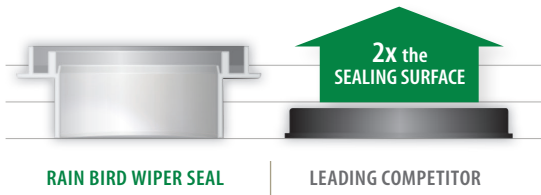

3500 Series Rotors

Heavy-Duty Wiper Seal

- Oversized wiper seal prevents leaks and protects internals from debris.
- Never needs replacement.
- Guarantees positive pop-up and retraction every time.